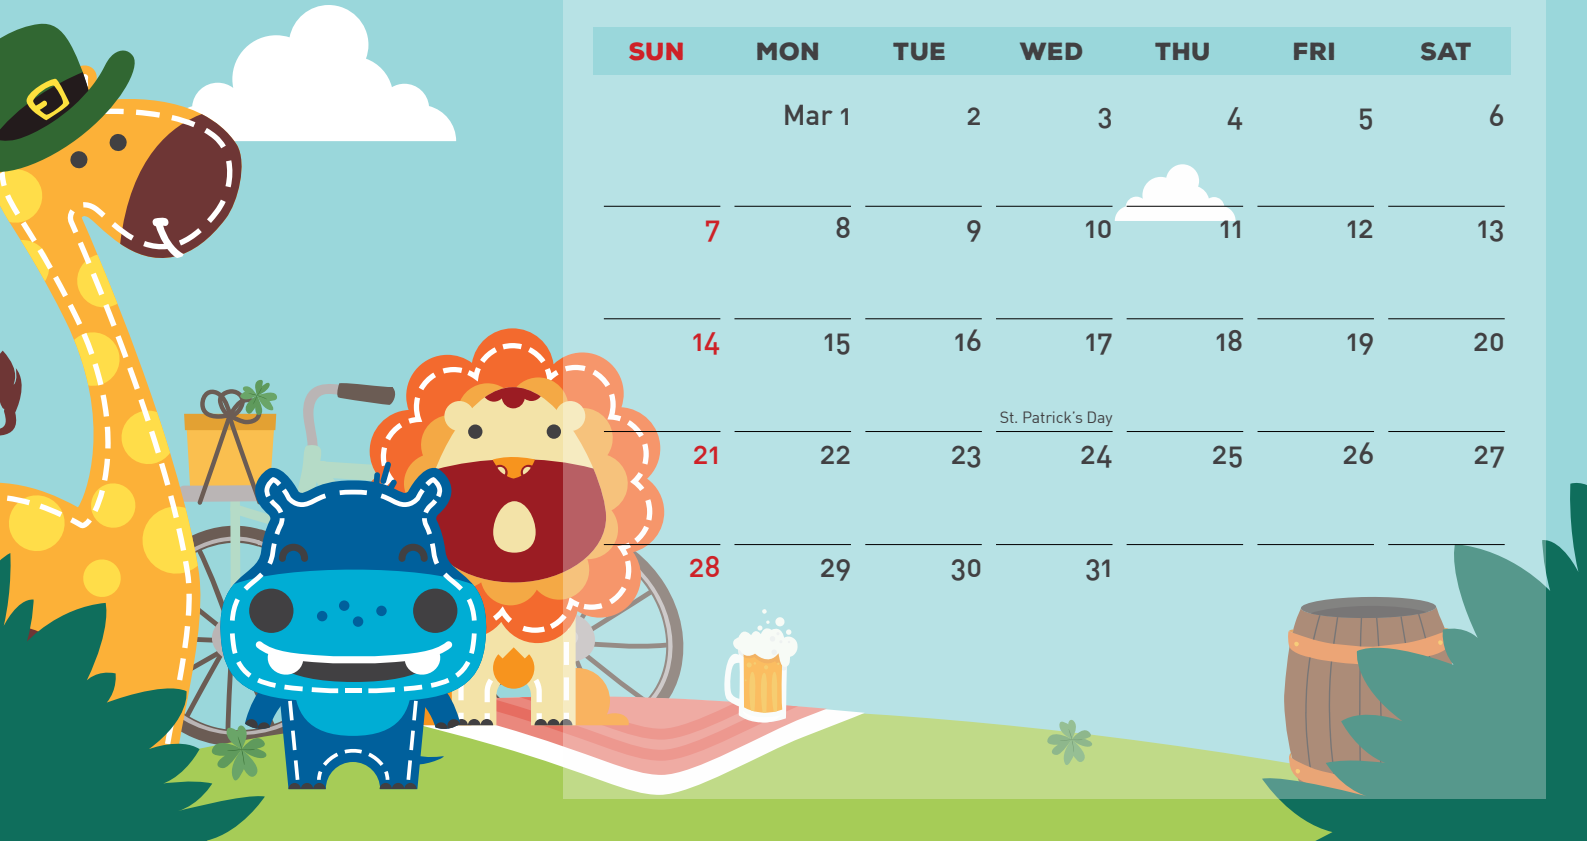

MARCH 2021

SUN	MON	TUE	WED	THU	FRI	SAT
	Mar 1	2	3	4	5	6
7	8	9	10	11	12	13
14	15	16	17	18	19	20
21	22	23	24	25	26	27
28	29	30	31